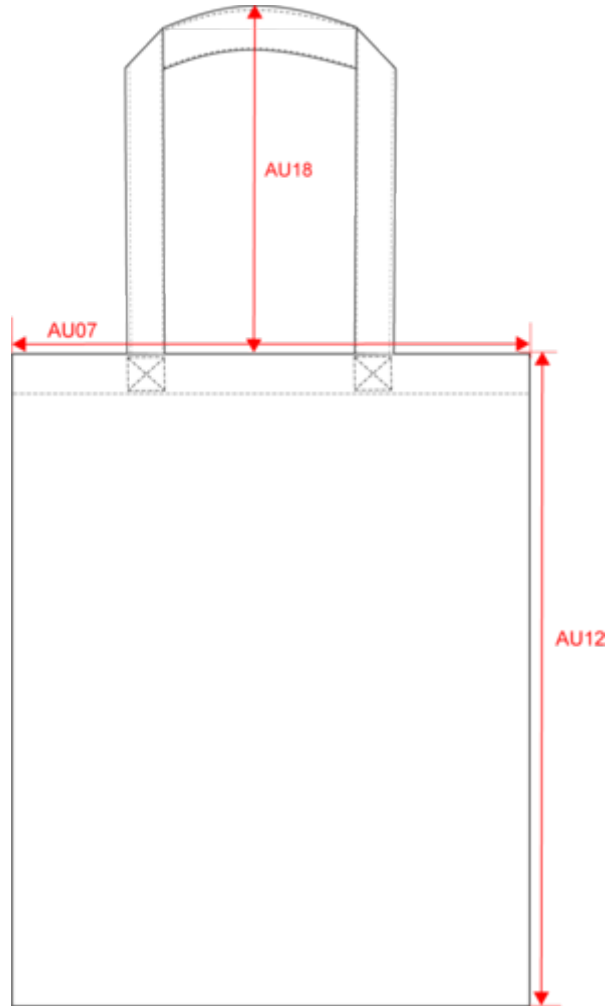

More information

Logistic

Country of origin

Customs code

Washing instructions

Dimensions (cm)

Measurements in cm	One size
AU07 - Total width	38.00
AU12 - Total height	42.00
AU18 - Shoulder straps total height	32.00

Turquoise
RVB : 49,180,207
Pantone C : 632C
Pantone TCX : 16-4535TCX

White
RVB : 236,236,252
Pantone C : White
Pantone TCX : 11-0601TCX

Logistic

1

100

Sizes	Width (cm)	Height (cm)	Length (cm)	Net weight (kg)	Gross weight (kg)	Pieces/Box	Pieces/Bundle
One Size	40.00	38.00	45.00	10.50000	11.75000	100	1